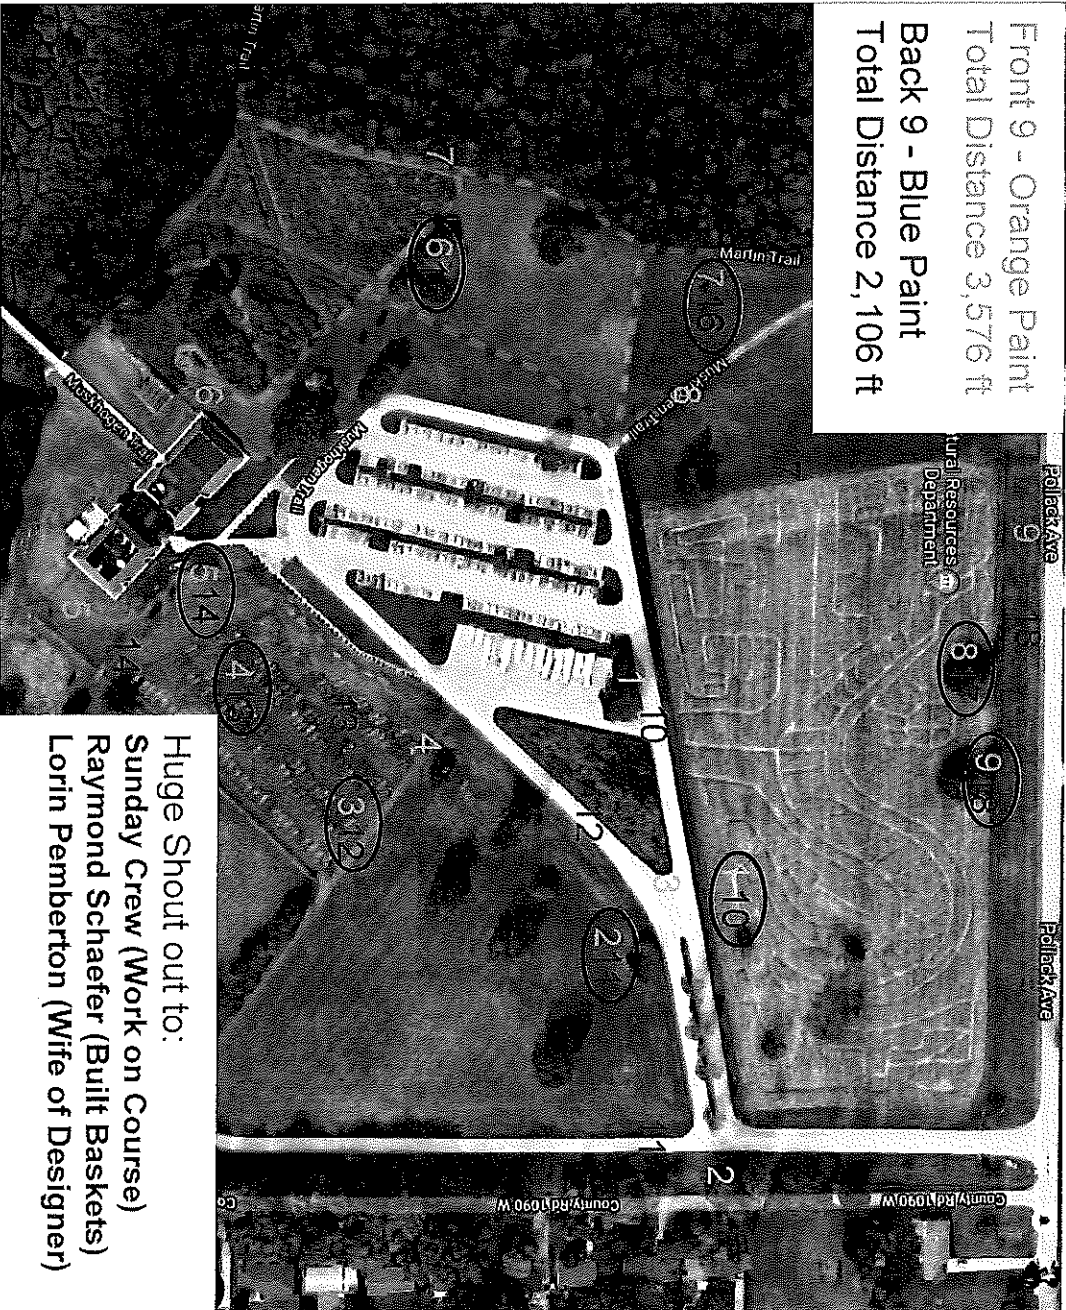

Front 9 - Orange Paint
Total Distance 3,576 ft
Back 9 - Blue Paint
Total Distance 2,106 ft

Huge Shout out to:
Sunday Crew (Work on Course)
Raymond Schaefer (Built Baskets)
Lorin Pemberton (Wife of Designer)

NOTES ON USING THE MAP!

- Notice that there are two tee pads for every basket.
 - Playing the back, you will be throwing at the same baskets as the first nine in the same order.

OBs

Hole 1, 10 On and right of road. If you never cross in bounds throw from hole 10 with 1 stroke penalty.

Hole 2, 11 On and right of road. If you never cross from Hole 2, throw from hole 11 with 1 stroke penalty.

Hole 5 - Mando to right of tree. Throw from hole 14 with one stroke penalty if you miss the mando

Hole 6, 15 - All tall grass is OB. Marked by string. Touching string is in bounds.

Hole 7 Landing in the grave area is an unplayable lie. Take it from where it when in with a meter relief.

Hole 9, 18 On and left of road is OB. Throw from where you went out with one stroke penalty.